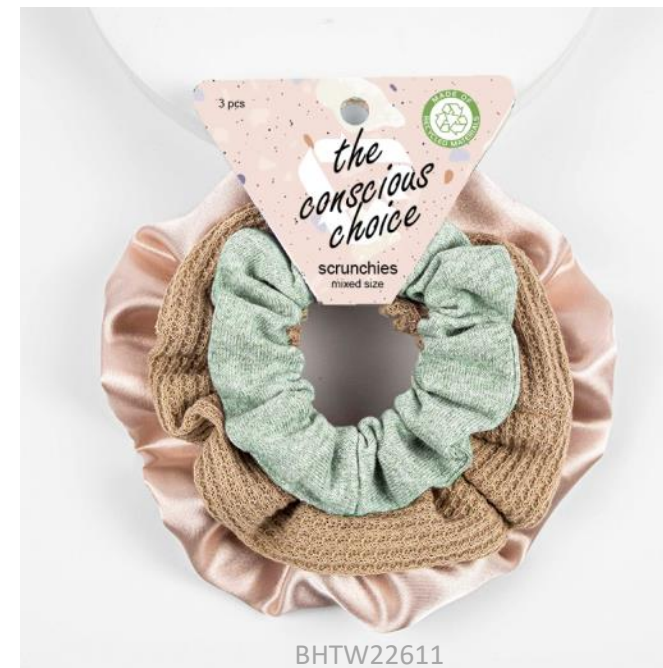

Thermal scrunchies  
Recycled materials 6 pcs

BHTW22608

Thermal scrunchies  
Recycled materials 6 pcs

- No plastic swift tag
- No plastic sticker
- Recycled materials

BHTW22605

BHTW22607

BHTW22611

Scrunchies mixed size and texture  
Recycled materials 3 pcs