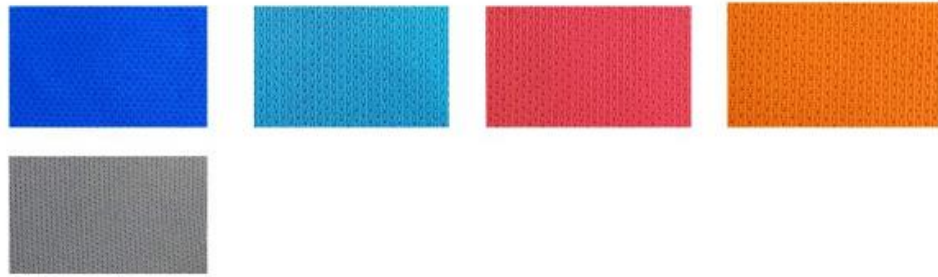

100% Recycled Polyester PET (Bottle)

Jacquard : 100% Recycled Polyester